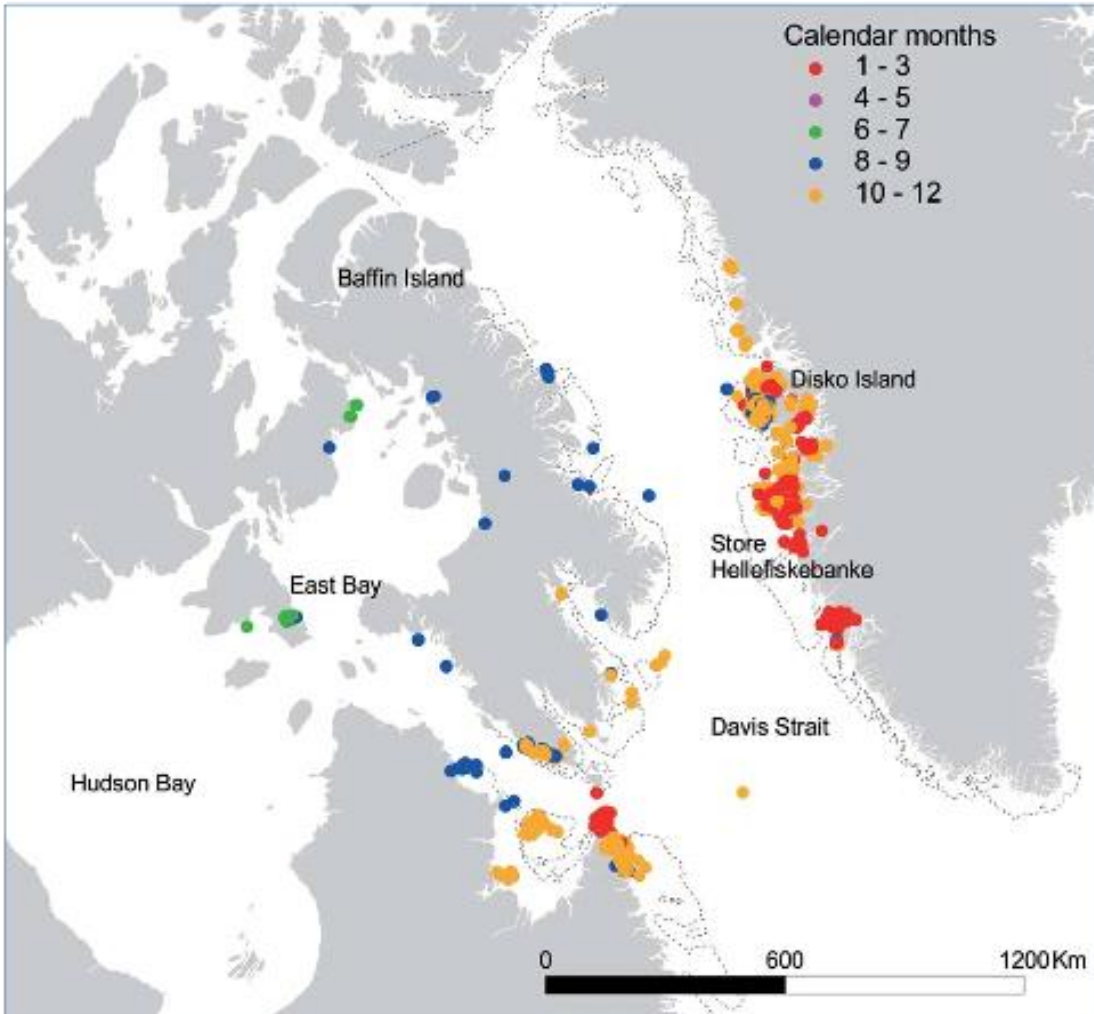

Appendix 1. Figure extracted from Mosbech, A., R.S. Dano, F. Merkel, C. Sonne, G. Gilchrist and A. Flagstad. 2006b. Use of satellite telemetry to locate key habitats for King Eiders *Somateria spectabilis* in West Greenland, p. 769-776 in G.C. Boere, C.A. Galbraith and D.A. Stroud, eds. Waterbirds around the world. The Stationery Office, Edinburgh, UK, 940 pp.

Fig. 2. PTT locations received until 29 March 2004 from 10 King Eiders *Somateria spectabilis* tracked from June 2003 from East Bay, and 16 King Eiders tracked from September 2003 from Disko Island (Argos Standard Locations). The location colour code refers to the calendar month.