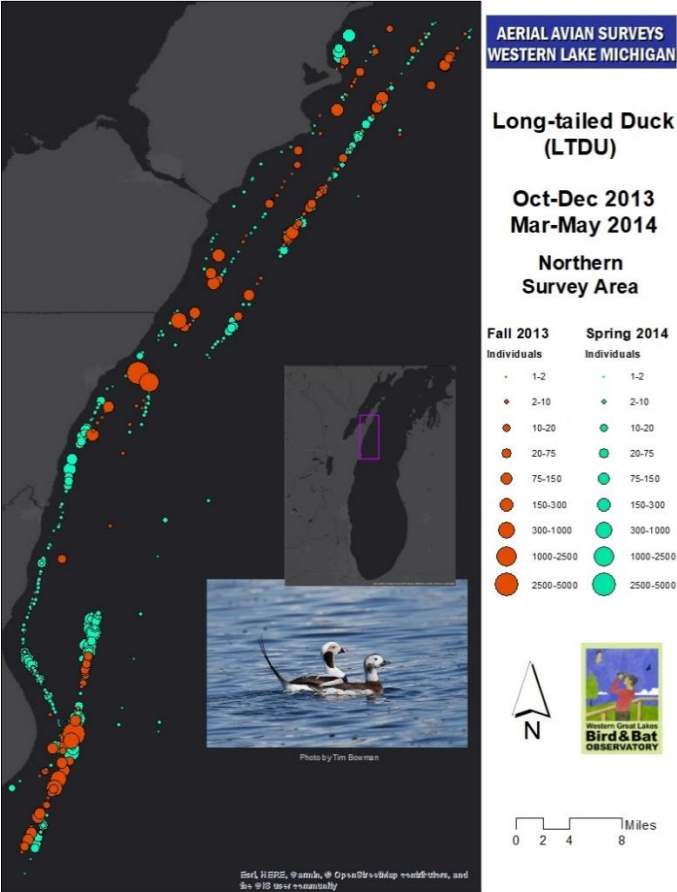

Appendix 1. Distribution and abundance of Long-tailed Ducks along the western Lake Michigan, 2013–2014.

Appendix 2. Wisconsin Important Bird Areas on the Western Lake Michigan Shore

Appendix 3. Extensive ice cover in survey area, spring 2014. Photo: Joel Trick.