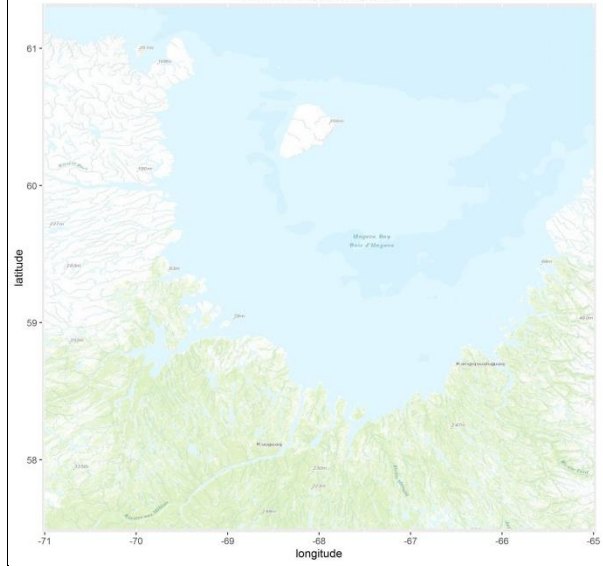

Appendix 1. Black Scoter locations within the Ungava Bay sea duck key habitat site, July to November, based on satellite telemetry (SDJV 2015).

BLSC in Ungava Bay (Jul)

BLSC in Ungava Bay (Aug)

BLSC in Ungava Bay (Sep)

BLSC in Ungava Bay (Oct)

BLSC in Ungava Bay (Nov)