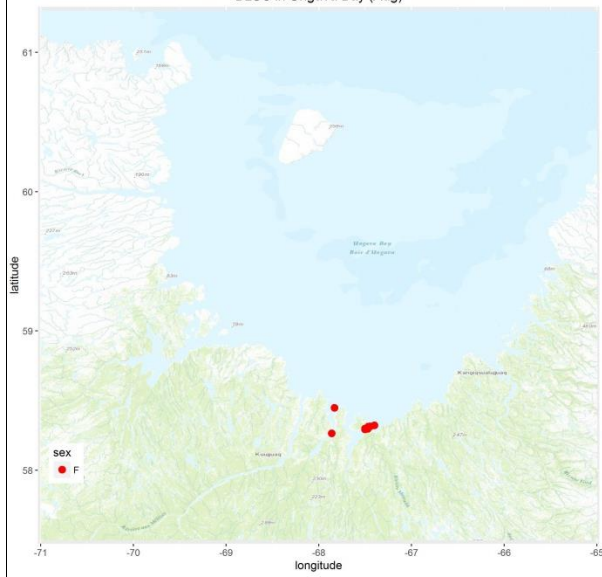

Appendix 1. Black Scoter locations within the Ungava Bay sea duck key habitat site, July to November, based on satellite telemetry (SDJV 2015).

BLSC in Ungava Bay (Jul)

BLSC in Ungava Bay (Aug)

BLSC in Ungava Bay (Sep)

BLSC in Ungava Bay (Oct)

BLSC in Ungava Bay (Nov)