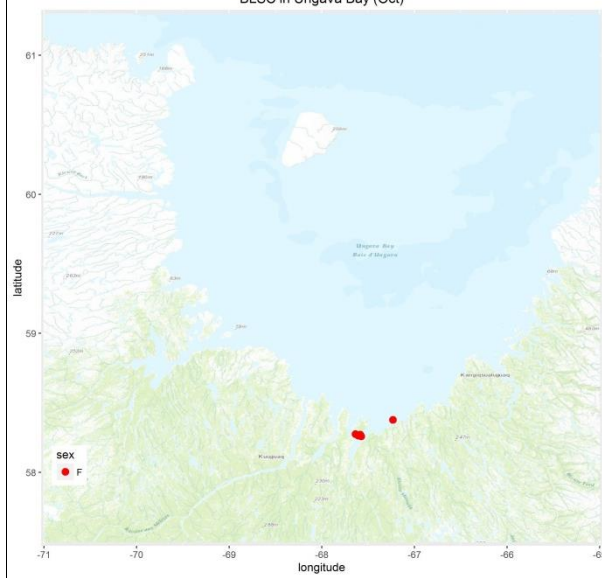

Appendix 1. Black Scoter locations within the Ungava Bay sea duck key habitat site, July to November, based on satellite telemetry (SDJV 2015).

BLSC in Ungava Bay (Jul)

BLSC in Ungava Bay (Aug)

BLSC in Ungava Bay (Sep)

BLSC in Ungava Bay (Oct)

BLSC in Ungava Bay (Nov)