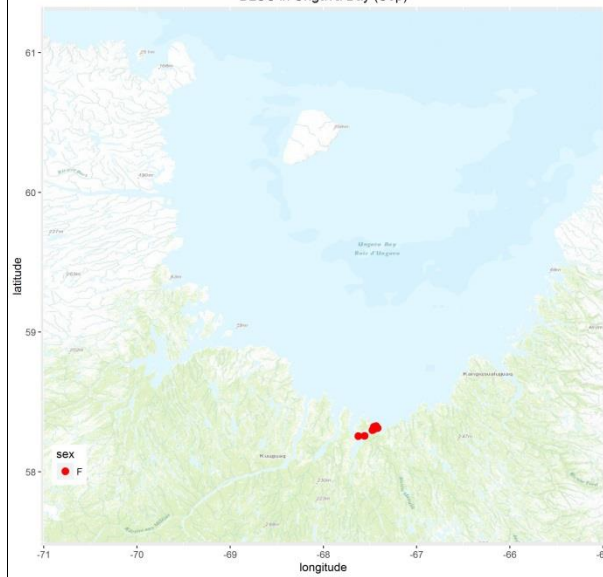

Appendix 1. Black Scoter locations within the Ungava Bay sea duck key habitat site, July to November, based on satellite telemetry (SDJV 2015).

BLSC in Ungava Bay (Jul)

BLSC in Ungava Bay (Aug)

BLSC in Ungava Bay (Sep)

BLSC in Ungava Bay (Oct)

BLSC in Ungava Bay (Nov)